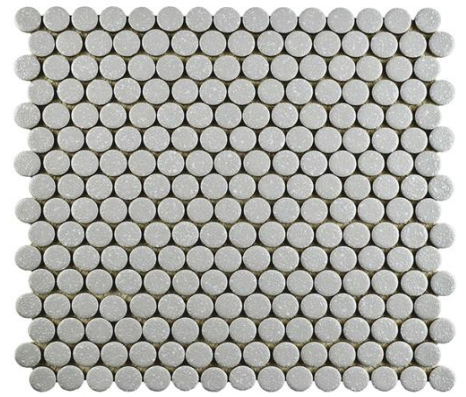

Penny Round Glossy Blue Eye

Penny Round Matte White

Penny Round Glossy White

Penny Round Glossy Vintage Yellow

Penny Round Glossy Black

Penny Round Matte Black

Penny Round Crystalline Grey

Penny Round Glossy Light Green

Penny Round Marine

Penny Round Cashmere Blue

Beige

Cardinal

Charcoal

Dove Grey

Iron

Pumice