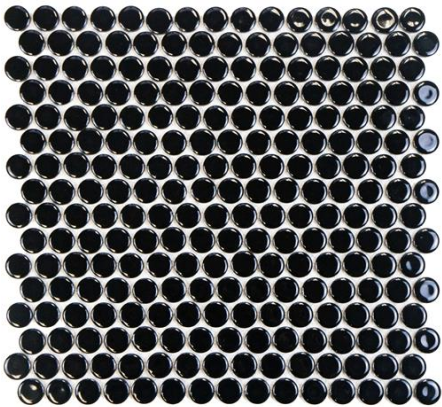

Penny Round Glossy Blue Eye

Penny Round Matte White

Penny Round Glossy White

Penny Round Glossy Vintage Yellow

Penny Round Glossy Black

Penny Round Matte Black

Penny Round Crystalline Grey

Penny Round Glossy Light Green

Penny Round Marine

Penny Round Cashmere Blue

Beige

Cardinal

Charcoal

Dove Grey

Iron

Pumice