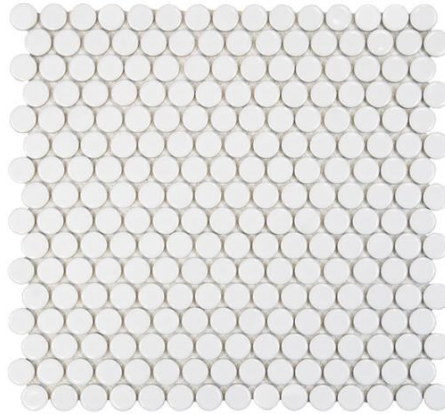

Forno Classico Mosaic Tile Gallery

Forno Classico LLC
53 Aero Camino
Goleta, CA 93117 USA

Phone: (805) 895-2626
info@fornoclassico.com
www.fornoclassico.com

Penny Round Glossy Red

Penny Round Glossy Cobalt Blue

Penny Round Glossy Blue Eye

Penny Round Matte White

Penny Round Glossy White

Penny Round Glossy Vintage Yellow

Penny Round Glossy Black

Penny Round Matte Black

Penny Round Crystalline Grey

Penny Round Glossy Light Green

Penny Round Marine

Penny Round Cashmere Blue

Beige

Cardinal

Charcoal

Dove Grey

Iron

Pumice