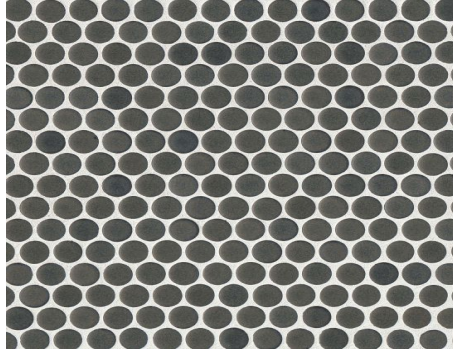

Penny Round Glossy Blue Eye

Penny Round Matte White

Penny Round Glossy White

Penny Round Glossy Vintage Yellow

Penny Round Glossy Black

Penny Round Matte Black

Penny Round Crystalline Grey

Penny Round Glossy Light Green

Penny Round Marine

Penny Round Cashmere Blue

Beige

Cardinal

Charcoal

Dove Grey

Iron

Pumice