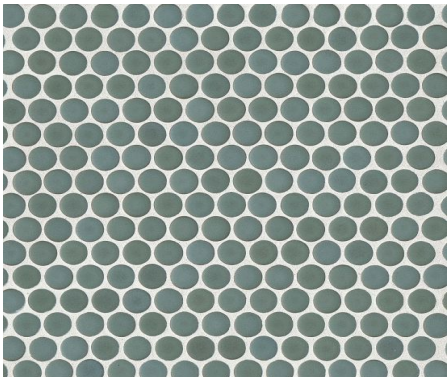

Penny Round Marine

Penny Round Cashmere Blue

Beige

Cardinal

Charcoal

Dove Grey

Iron

Pumice

Lagoon

Off white

White Matte

Shale

Silver

Forno Classico LLC
53 Aero Camino
Goleta, CA 93117 USA

Phone: (805) 895-2626
info@fornoclassico.com
www.fornoclassico.com