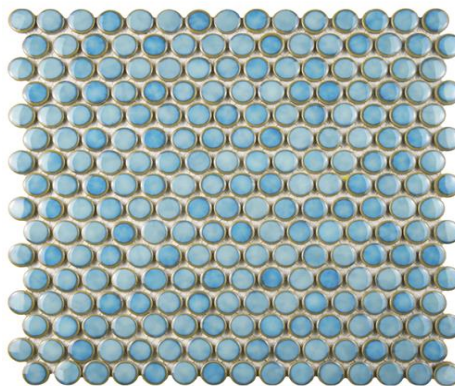

Penny Round Glossy Blue Eye

Penny Round Matte White

Penny Round Glossy White

Penny Round Glossy Vintage Yellow

Penny Round Glossy Black

Penny Round Matte Black

Penny Round Crystalline Grey

Penny Round Glossy Light Green

Penny Round Marine

Penny Round Cashmere Blue

Beige

Cardinal

Charcoal

Dove Grey

Iron

Pumice