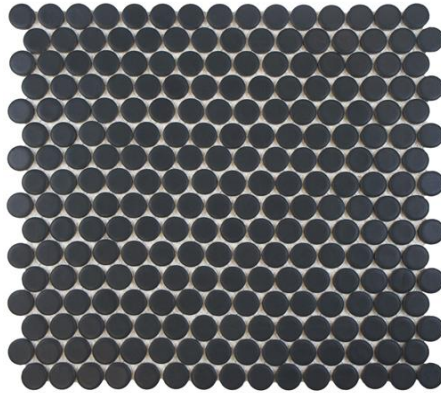

Penny Round Glossy Blue Eye

Penny Round Matte White

Penny Round Glossy White

Penny Round Glossy Vintage Yellow

Penny Round Glossy Black

Penny Round Matte Black

Penny Round Crystalline Grey

Penny Round Glossy Light Green

Penny Round Marine

Penny Round Cashmere Blue

Beige

Cardinal

Charcoal

Dove Grey

Iron

Pumice