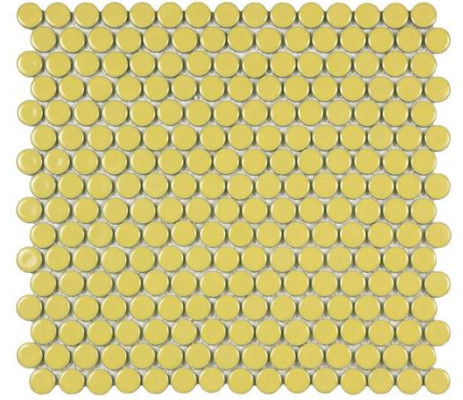

Forno Classico Mosaic Tile Gallery

Forno Classico LLC
53 Aero Camino
Goleta, CA 93117 USA

Phone: (805) 895-2626
info@fornoclassico.com
www.fornoclassico.com

Penny Round Glossy Red

Penny Round Glossy Cobalt Blue

Penny Round Glossy Blue Eye

Penny Round Matte White

Penny Round Glossy White

Penny Round Glossy Vintage Yellow

Penny Round Glossy Black

Penny Round Matte Black

Penny Round Crystalline Grey

Penny Round Glossy Light Green