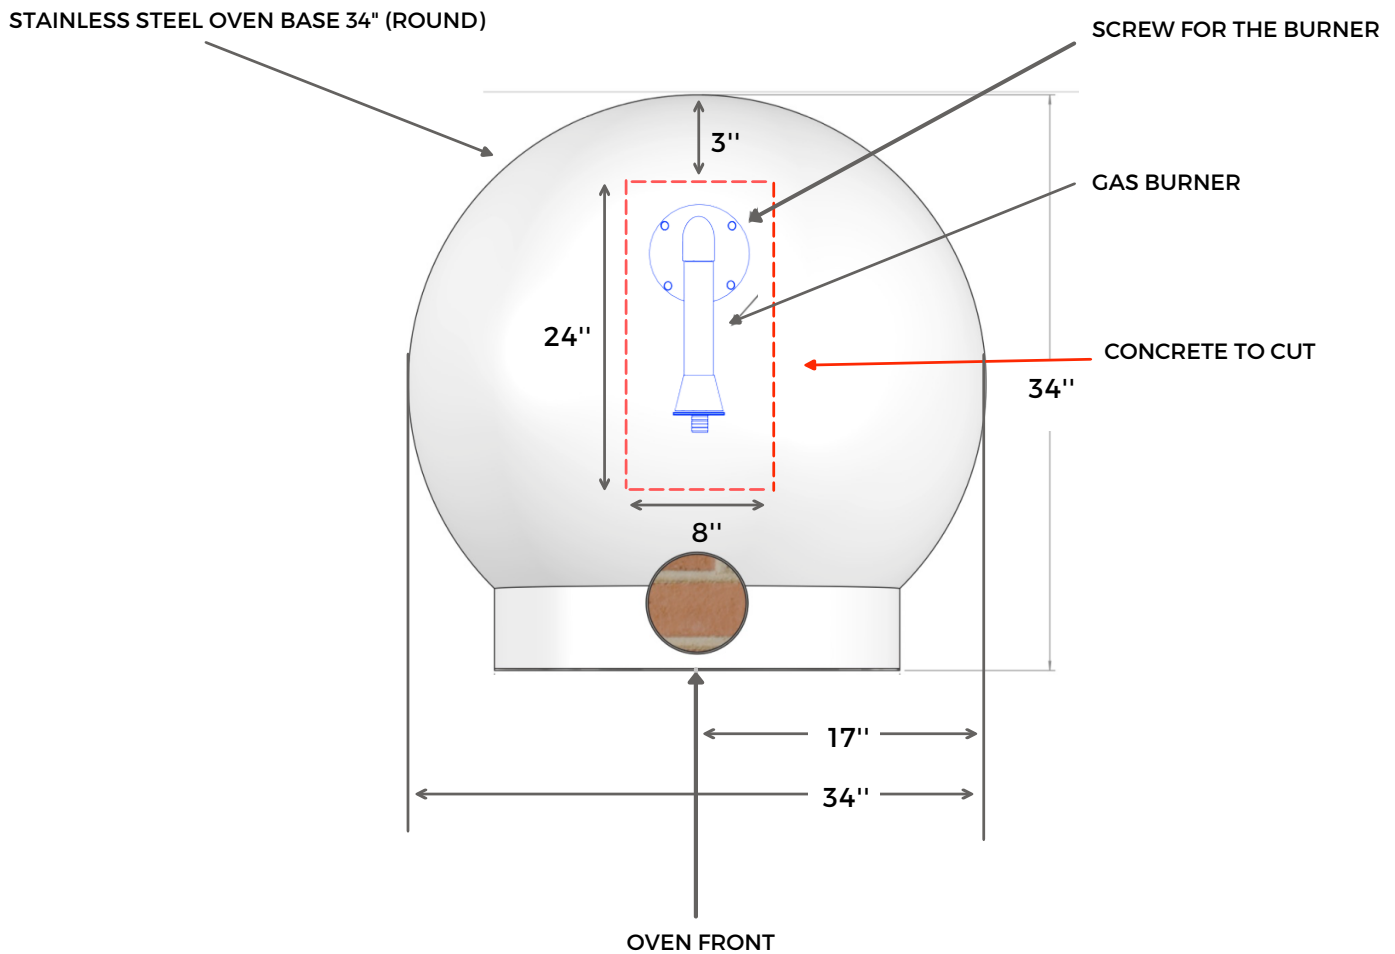

Forno Classico
ITALIAN BRICK PIZZA OVENS

TEMPLATE FOR MASONRY INSTALLATION FORNO PICCOLO 65

In preparation for your Forno Classico authentic Pizza Oven, please make sure your counter is either installed or prepared for the following dimensions. We suggest that the oven be at a height of 38" off the ground. Of course the height can be varied to the height of the person using the oven on a regular basis.

TOP VIEW

Note: For more information on home oven configuration options, please visit: www.fornoclassico.com

Forno Classico LLC Company, 53 Aero Camino Goleta CA USA
Tell. (805) 895-2626
info@fornoclassico.com
www.fornoclassico.com